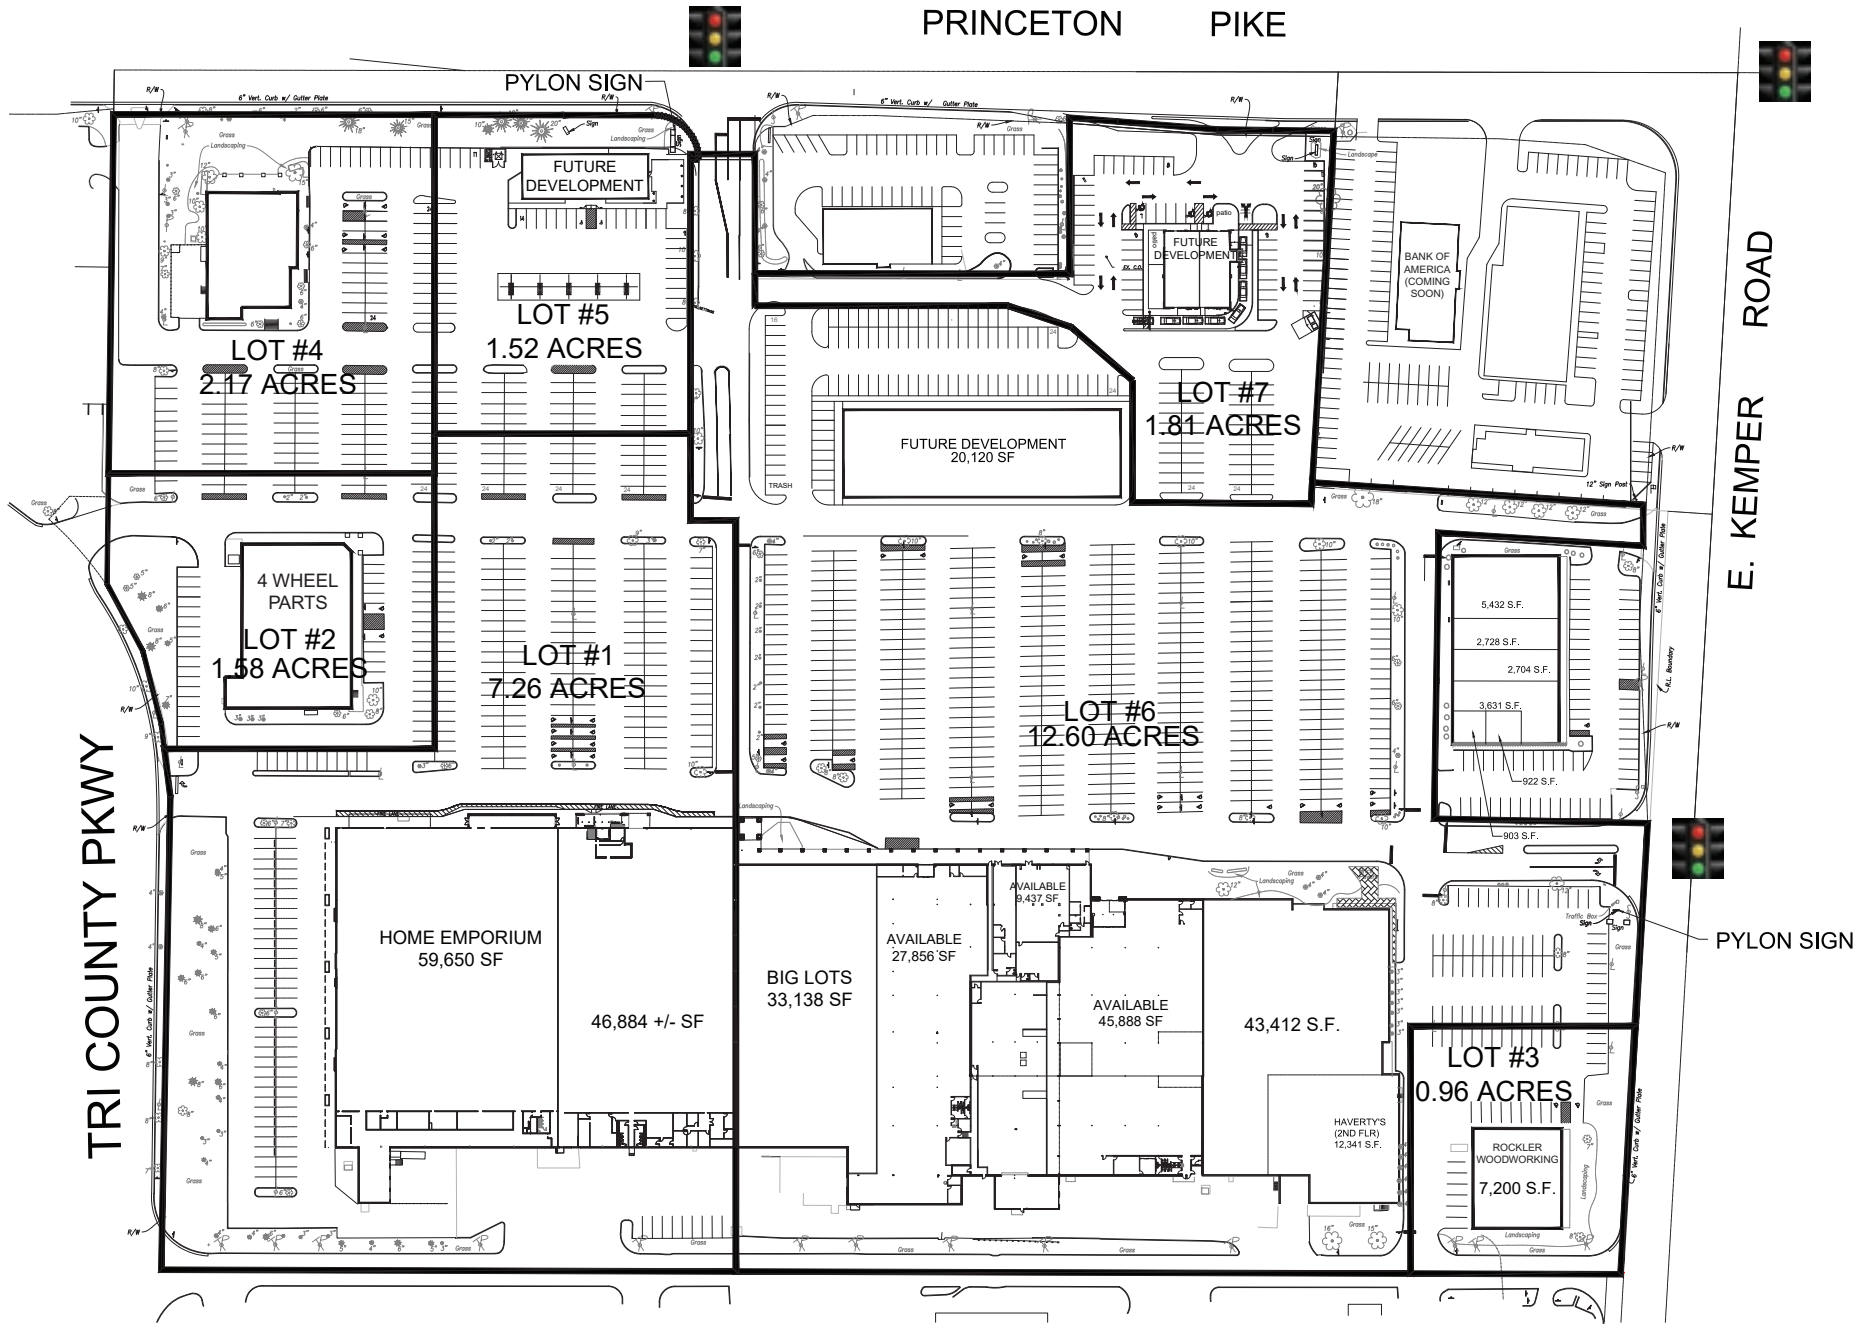

PRINCETON PIKE

E. KEMPER ROAD

TRI COUNTY PKWY

CASSINELLI SQUARE

SPRINGDALE, OHIO

TERRA FIRMA
Associates
Commercial Real Estate

TERRA FIRMA Associates
(513) 248-5644 | info@TerraFirmaAssociates.net